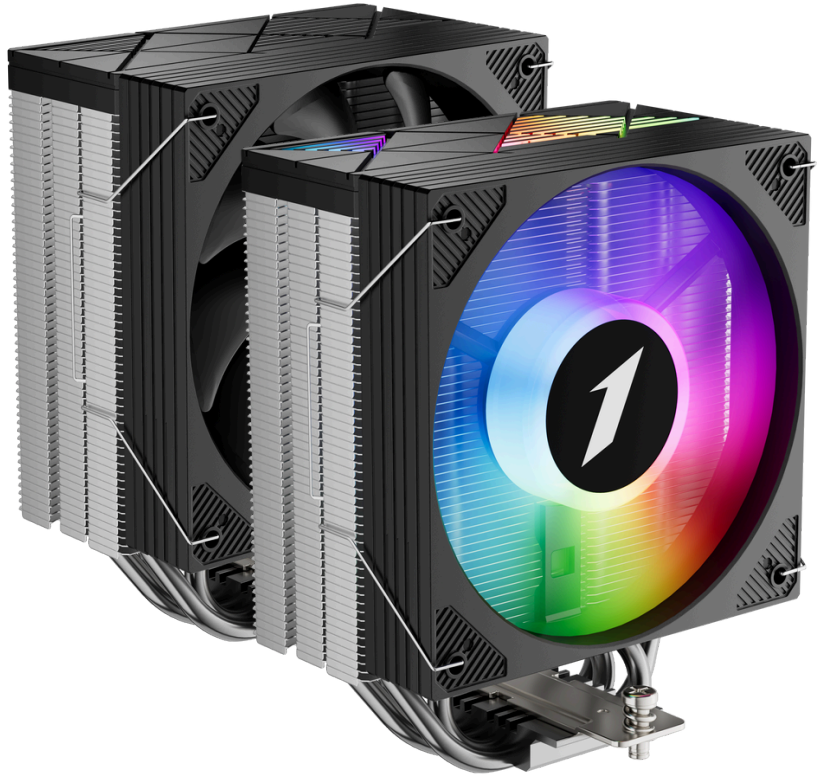

# CRYO

CY12 / CY12L  
CY12-D / CY12L-D  
CPU Air Cooler

## Features:

- Hydraulic bearing fan ensures durability and quiet operation
- High airflow fan of 57.56 CFM for efficient cooling
- Fan noise level of just 38.21 dB(A) for quiet performance

CPU AIR COOLER  
CRYO SERIES