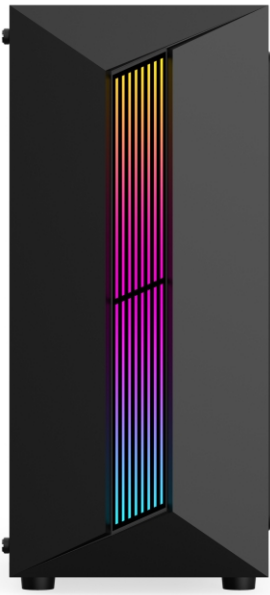

RAINBOW

MODEL:RB-5

PC GAMING CASE

Version 1.1
Edited by Ivy
2022.06

DESIGNED BY 1STPLAYER

SPECIFICATIONS

MODEL	RB-5
DIMENSIONS(L*W*H)	STRUCTURE: 290*190*420MM PRODUCT: 326*195*425MM PACKAGE: 472*236*375MM
STRUCTURE THICKNESS	0.45MM
MATERIALS	SPCC 0.45MM LEFT SIDE PANEL: TEMPERED GLASS
FORM FACTOR	ATX/M-ATX
DRIVE BAYS	5.25" CD ROM: 0 3.5" HDD: 1 + 2.5" SSD: 1
CPU MAX H	160MM
VGA MAX L	280MM
I/O PANEL	USB3.0*1+USB2.0*2+HD AUDIO
PCI CARD SLOT	7
FAN SUPPORT	FRONT: 3*12CM REAR: 1*12CM TOP: 2*12CM
LIQUID COOLING SUPPORT	TOP: 24CM
POWER SUPPLY SUPPORT	BOTTOM MOUNT
WEIGHT	N.W.: 3KG G.W.: 3.7KG

**PC GAMING CASE
RB-5**

DESIGNED BY 1STPLAYER

PICTURES

PC GAMING CASE
RB-5

DESIGNED BY 1STPLAYER