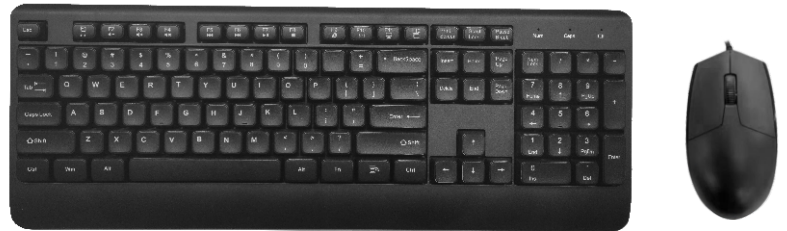

# KM3

KEYBOARD&MOUSE COMBO

**Version 1.0**  
Edited by Fan  
2022.3

DESIRE BY 1STPLAYER

# SPECIFICATIONS

MODEL	KM3 (KEYBOARD)
DIMENSIONS(L*W*H)	434.23*158.46*27.23MM±1MM
KEYS	104
USB CABLE	1650MM PVC WIRE
OPERATING CURRENT	≤100MA
OPERATING VOLTAGE	+5V±0.5V
SYSTEM REQUIREMENT	WINDOWS XP/WIN7/WIN8/WIN10

**KEYBOARD&MOUSE COMBO  
KM3**

DESIRE BY 1STPLAYER