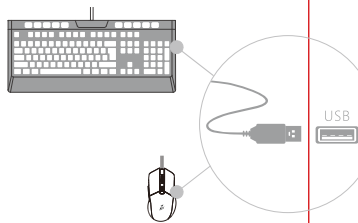

• INSTALLATION 安装

INSTALLATION DRAWING 安装与技术支持

1. CONNECT THE FIRE DANCING WITH USB PORT
2. FIRE DANCING WILL RUN THE INSTALLATION AUTOMATICALLY, IT MAY TAKE SEVERAL MINUTES
3. IT'S READY TO USE WHEN SETUP IS FINISHED